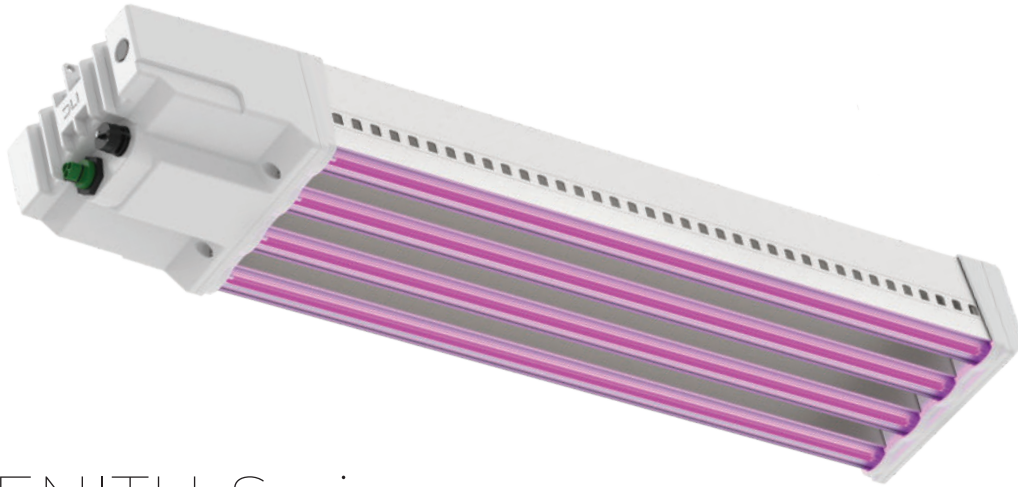

Dutch Lighting™
Innovations

DLI ZENITH-Series

Technical Specifications*

DLI Zenith 900W 400V FS DC (Indoor)		DLI Zenith 1.050W 400V R90G5B5 WD (Greenhouse)	
Output	2.400 (µmol/s)	Output	3.690 (µmol/s)
Spectrum	Full Spectrum	Spectrum	R90G5B5
Power	900W	Power	1.050W
Voltage Range	400V	Voltage Range	400V
Efficiency	2,7 (µmol/J)	Efficiency	3,5 (µmol/J)
Dimming	Yes, 20%-100%	Wireless Dimming	Yes, 20%-100%
IP Rating	IP65	IP Rating	IP65
Product Dimensions	98 x 21 x 13 cm	Product Dimensions	98 x 21 x 13 cm
Product Weight	12 kg	Product Weight	12 kg
Certifications	CE	Certifications	CE
Country of origin	The Netherlands	Country of origin	The Netherlands
Warranty	5 Years	Warranty	5 Years

Redefine
Grow Light

Designed and made in The Netherlands

Check our website for all products:

Lakenblekerstraat 41
1431 GE Aalsmeer
Nederland

WWW.DLI.NL
INFO@DLI.NL
0297 - 760 500