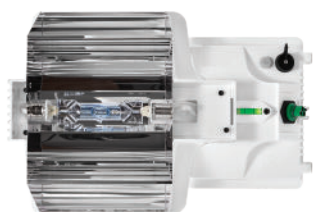

Designed and made in The Netherlands

Lakenblekerstraat 41
1431 GE Aalsmeer
The Netherlands

WWW.DLI.NL
INFO@DLI.NL
+31 297 - 760 500