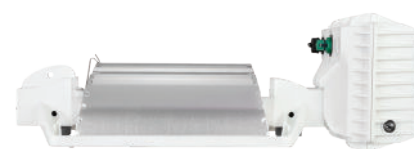

Designed and made in The Netherlands

Lakenblekerstraat 41
1431 GE Aalsmeer
The Netherlands

WWW.DLI.NL
INFO@DLI.NL
+31 297 - 760 500