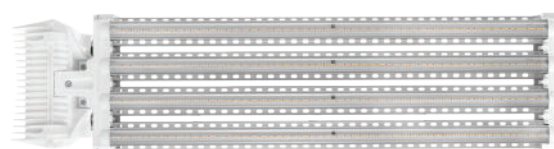

DLI APEX-Series LED TopLight 800 FS-DC

Technical Specifications*

DLI APEX-Series LED Toplight 800 FS-DC			
μMol/J Output	2100	IP Rating	IP65
Beam Angle	140°	Product Dimensions	37.4 x 9.5 x 7.7 inch 95 x 24 x 19.5 cm
Power	800W	Product Weight	23.8 lb / 10.8 kg
Voltage Range	208 - 400V	Certifications	CE, CSA, DLC, FCC part15, ANSI/ CAN/UL 8800:2022, UL 1598
Efficiency	2.6	Country of origin	The Netherlands
Dimming	30%-100%	Warranty	5 Years

*All values are measured according to industry standards, at 25°C ambient temperature, in the range 400-800nm for LED, 400-700nm for HPS and 275-800nm for UV

Also Available from **Dutch Lighting Innovations:**

DLI CRI-Series
UV 150W DE

DLI DIODE-Series
LED Multilayer 600 FS-DC

DLI Horti-Series
1000W DE-DC