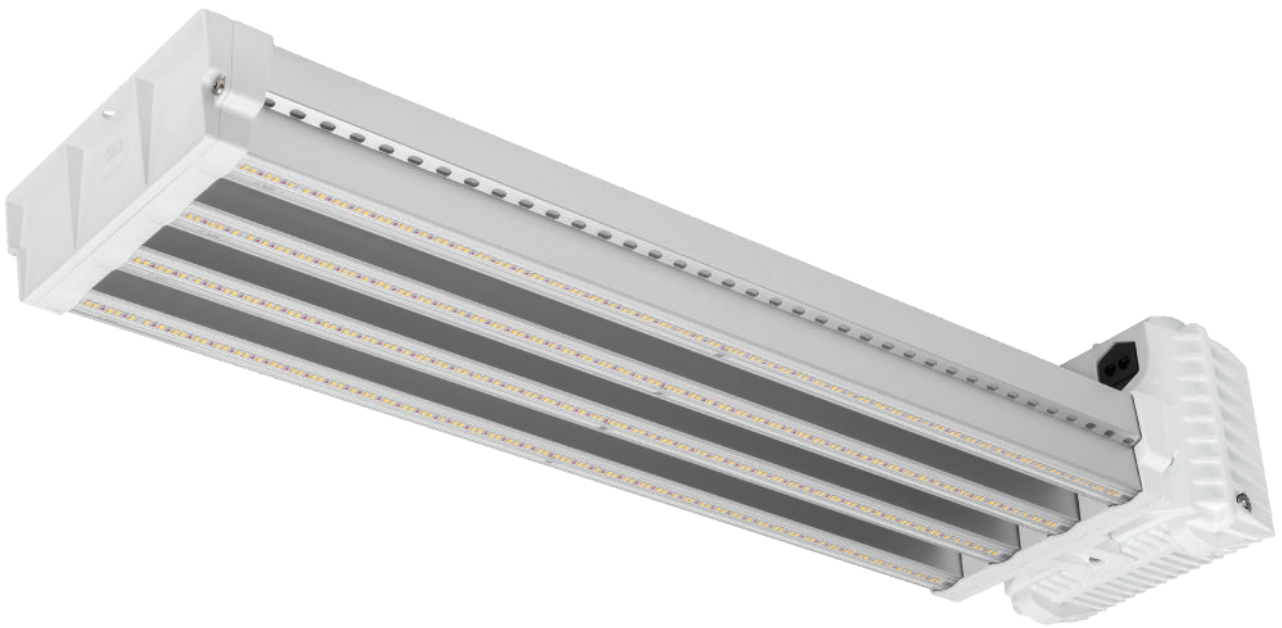

**Dutch Lighting**<sup>™</sup>  
Innovations

DLI APEX-Series

LED TopLight 800 FS-DC

The First True 1.000W DE HPS Replacement

Redefine  
Grow Light

Designed and made in The Netherlands

[WWW.DLI.NL](http://WWW.DLI.NL)

## Broad light spectrum and unique light distribution

The broad light spectrum makes the fixture ideal for growing crops in rooms with little or no direct sunlight. To still provide the crops with the necessary light colour spectrum and to maintain a high efficiency, we make exclusive use of the latest generation of OSRAM LEDs. The innovative optical lens ensures high light uniformity, at every possible height and an excellent light distribution. The fixture has a dimming range from 30% to 100%. The compact design of this fixture means that it is not only low maintenance and easy to install, but also easy to clean.