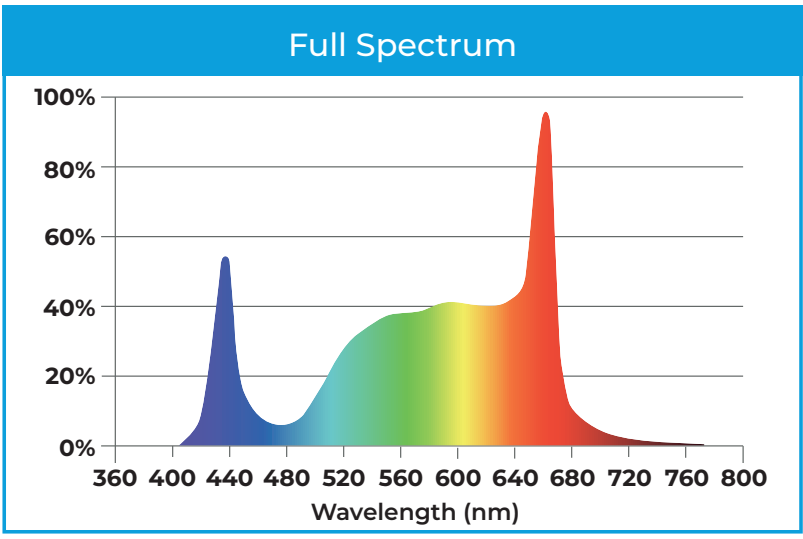

Compatible with all existing DLI systems

The fixture is fully compatible with all other products in our portfolio. It communicates seamlessly with the DLI controller and allows you to easily replace or extend your existing installation with this new fixture.