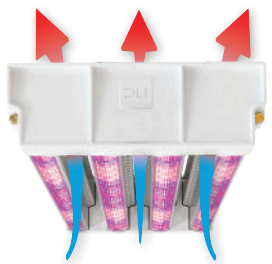

# DLI APEX-Series LED TopLight 800 FS-DC

The first 1000W HPS replacement capable of achieving higher light output with less power input. Thanks to the optimum light distribution, this fixture is perfectly suited for all installations as a replacement of your current 1000W HPS fixtures due to the optimum light distribution.

## Broad light spectrum and unique light distribution

The broad light spectrum makes the fixture ideal for growing crops in rooms with little or no direct sunlight. To still provide the crops with the necessary light colour spectrum and to maintain a high efficiency, we make exclusive use of the latest generation of OSRAM LEDs. The innovative optical lens ensures high light uniformity, at every possible height and an excellent light distribution. The fixture has a dimming range from 30% to 100%. The compact design of this fixture means that it is not only low maintenance and easy to install, but also easy to clean.