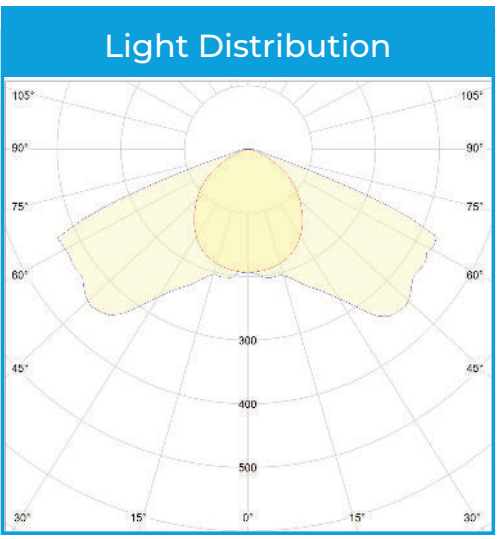

Compatible with all existing DLI systems

The fixture is fully compatible with all other products in our portfolio. It communicates seamlessly with the DLI controller and allows you to easily replace or extend your existing installation with this new fixture.